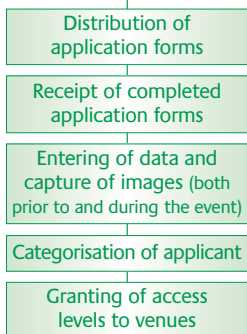

ACCREDITATION