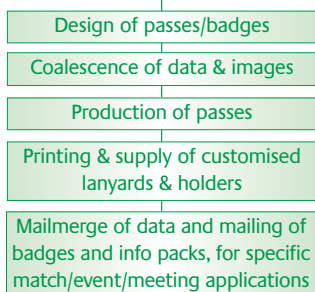

Event Media Accreditation & Tracking

Media accreditation,
access rights and
seating allocation

- Design of seating layout in Stadia
 - Allocation of tickets according to status
- Browser front end for adding, searching and validating records

Event Media Accreditation & Tracking

EMAT will ensure the right people are in the right place at the right time; a browser front end enables remote addition of records and searching of the database via the internet or intranet.

ACCREDITATION

TICKETING

BADGING

MANAGEMENT