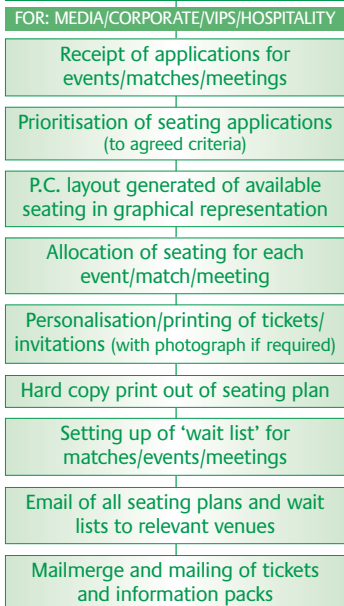

Event Media Accreditation & Tracking

Media accreditation,
access rights and
seating allocation

- Design of seating layout in Stadia
 - Allocation of tickets according to status
- Browser front end for adding, searching and validating records

Event Media Accreditation & Tracking

EMAT will ensure the right people are in the right place at the right time; a browser front end enables remote addition of records and searching of the database via the internet or intranet.

ACCREDITATION

TICKETING

BADGING

MANAGEMENT